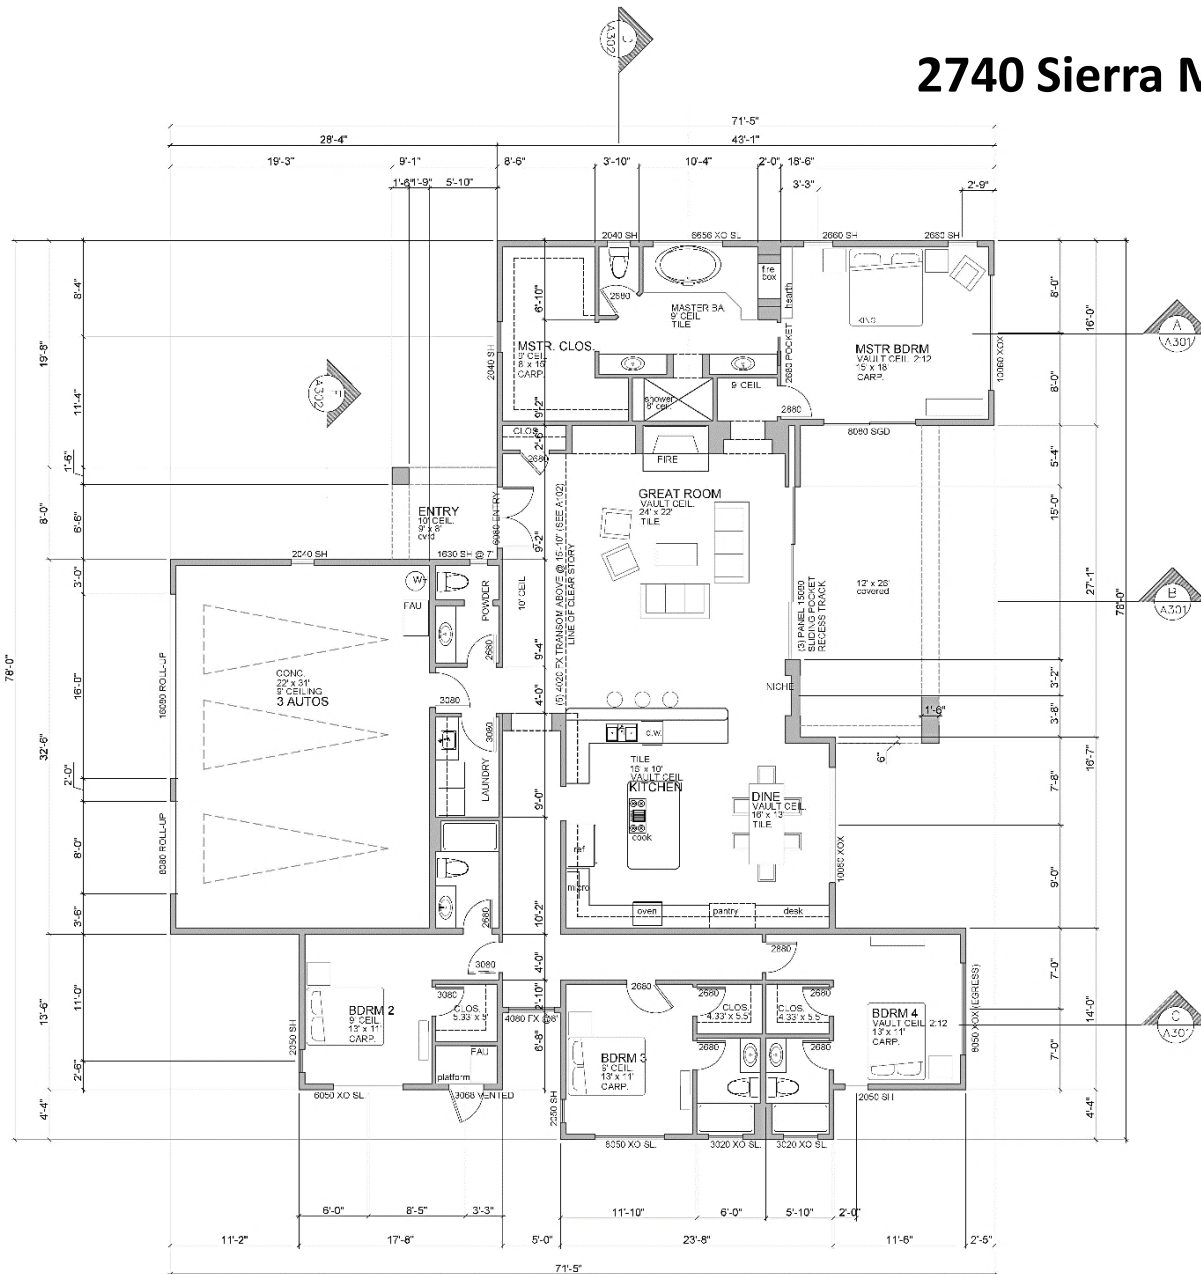

2740 Sierra Madre, Palm Springs

4 Bedrooms, 4^{1/2} Baths (All bedrooms have separate baths inside each suite!),
3 Car Garage, Pool & Spa, Solar, on the Golf Course with direct Fairway Views.
2,910 square-feet

2740 Sierra Madre – Floor Plan

LOT 23 FLOOR PLAN

REVISED
DATE